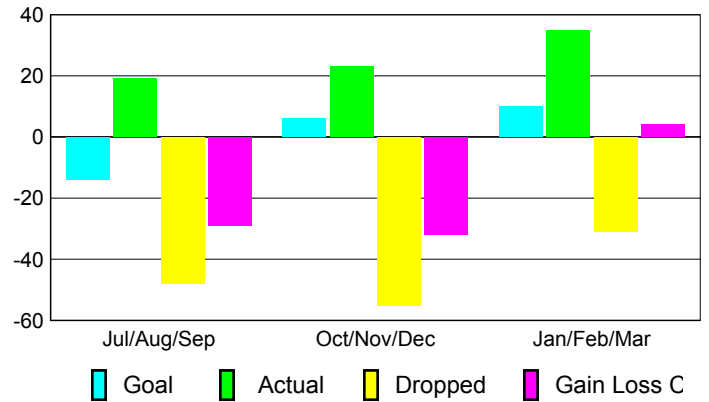

Membership Results 2008-2009

Goal, New, Dropped, Gain/Loss